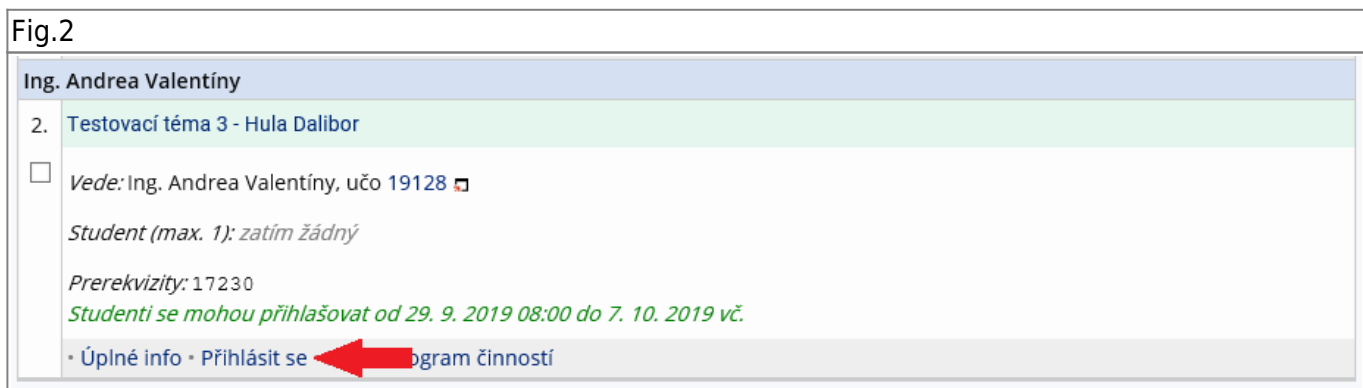

3. You must click on Login.