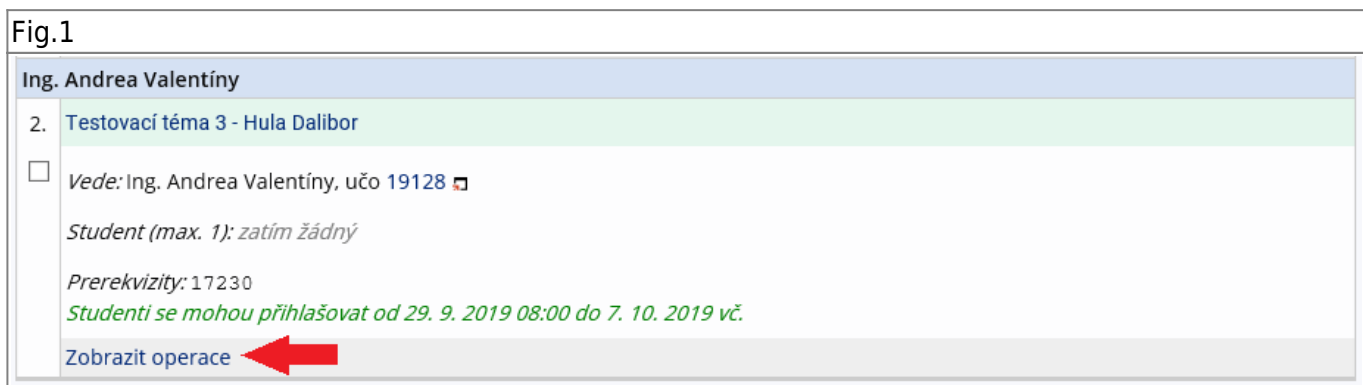

If the assigned or reserved thesis topics have been imported from Tematikon. The import includes a topic title containing the name of the student and the name of the thesis supervisor. The pre-requisites include the student's ucho.

Signing up for a thesis topic

1. Student tile → on the blue bar, tab During study → tile called Topic schedules. Select the department from those offered according to the department of the thesis supervisor. Search for the topic in the IS SU by the student's name or teacher.

2. Click on View Operations.