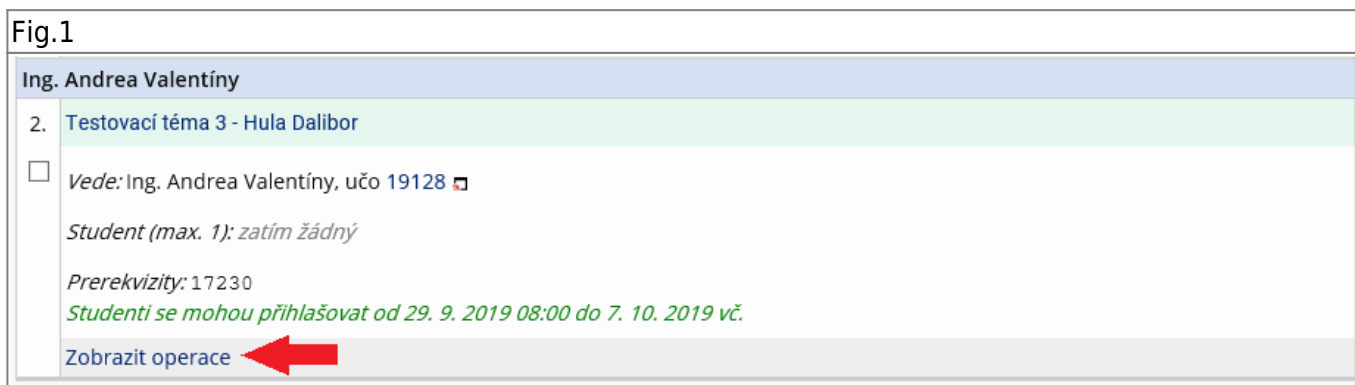

If the assigned or reserved thesis topics have been imported from Tematikon. The import includes a topic title containing the name of the student and the name of the thesis supervisor. The pre-requisites include the student's ucho.

Enrol in a thesis topic

1. Student tile → on the blue bar, tab During study → tile called Topic schedules. Select the department from those offered according to the department of the thesis supervisor. Search for the topic in the IS SU by the student's name or teacher.

2. Click on View Operations.