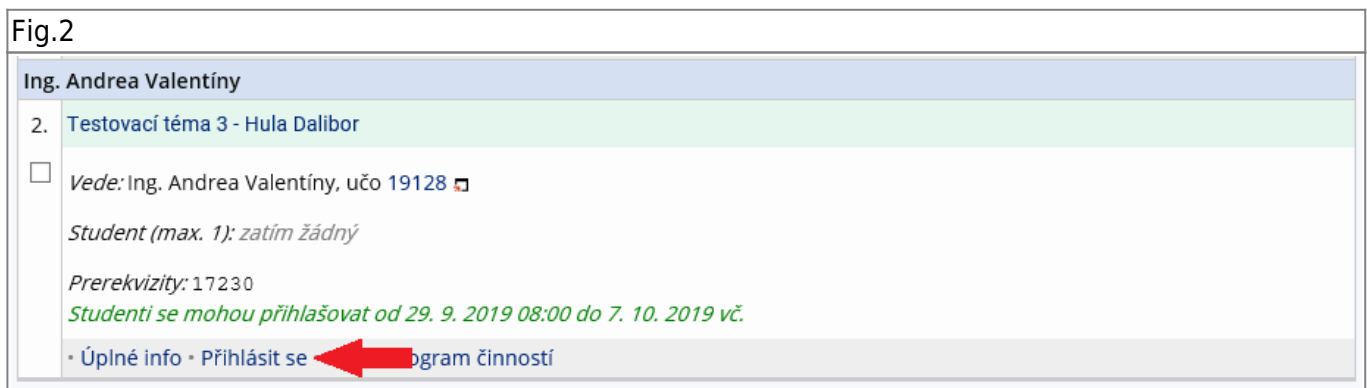

3. You must click on Login.