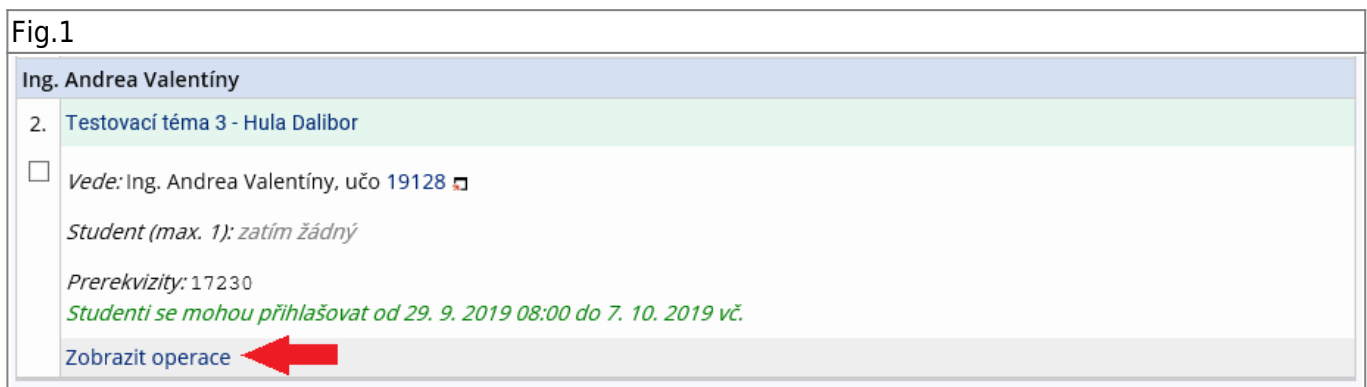

If the assigned or reserved thesis topics have been imported from Tematikon. The import includes a topic title containing the name of the student and the name of the thesis supervisor. The pre-requisites include the student's ucho.

Enrol in a thesis topic

1. Student tile → on the blue bar, tab During study → tile called Topic schedules. Select the department from those offered according to the department of the thesis supervisor. Search for the topic in the IS SU by the student's name or teacher.

2. Click on View Operations.