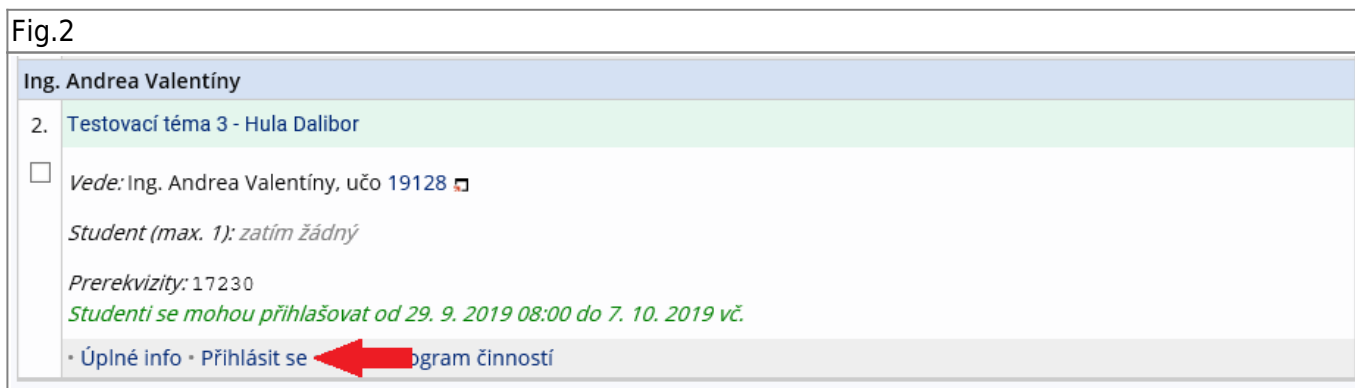

3. You must click on Login.